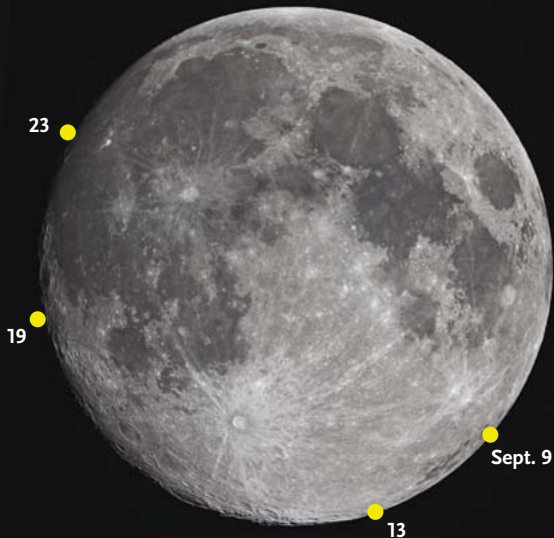

# The Moon • September 2011

## Phases

First quarter	September 4, 17:39 UT
Full Moon	September 12, 9:27 UT
Last quarter	September 20, 13:39 UT
New Moon	September 27, 11:09 UT

## Distances

Apogee	September 15, 6 <sup>h</sup> UT
249,126 miles	diam. 29' 48"
Perigee	September 28, 1 <sup>h</sup> UT
223,978 miles	diam. 33' 9"

## Librations

Mare Australe	September 9
Boussingault (crater)	September 13
Schüter (crater)	September 15
Vallis Schröteri	September 24

For key dates, yellow dots on the map indicate what part of the Moon's limb is tipped the most toward Earth by libration under favorable illumination.