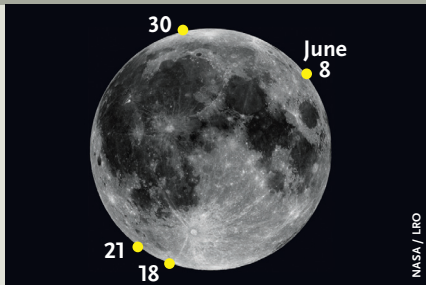

The Moon • June 2016

Phases

-  **NEW MOON**
June 5, 3:00 UT
-  **FIRST QUARTER**
June 12, 8:10 UT
-  **FULL MOON**
June 20, 11:02 UT
-  **LAST QUARTER**
June 27, 18:19 UT

Distances

Perigee	June 3, 11^h UT
361,140 km	diam. 33' 5"
Apogee	June 15, 12^h UT
405,024 km	diam. 29' 30"

For key dates, yellow dots indicate which part of the Moon's limb is tipped the most toward Earth by libration under favorable illumination.

Favorable Librations

Neper (crater)	June 8
Newton (crater)	June 18
Inghirami (crater)	June 21
Pythagoras (crater)	June 30