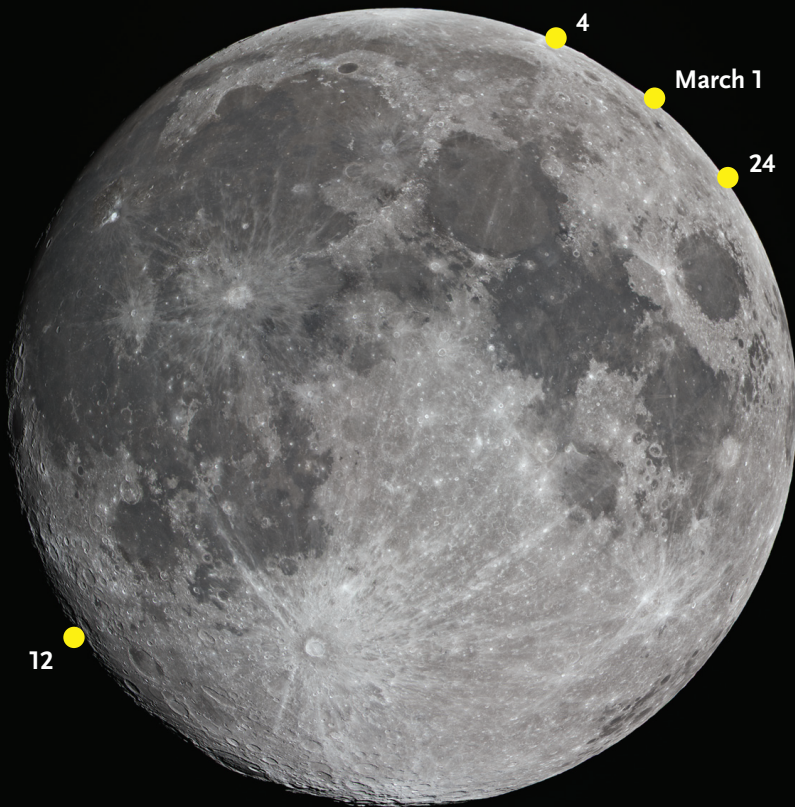

## Phases

### Apogee

252,516 miles

March 5, 8<sup>h</sup> UT

diam. 29' 24"

### Perigee

222,192 miles

March 19, 20<sup>h</sup> UT

diam. 33' 25"

March 24

For key dates, yellow dots indicate which part of the Moon's limb is tipped the most toward Earth by libration under favorable illumination.