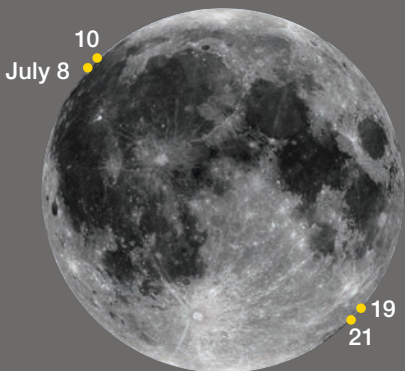

# The Moon • July 2018

Yellow dots indicate which part of the Moon's limb is tipped the most toward Earth by libration.

NASA / LRO

### FULL MOON

July 27  
20:20 UT

## DISTANCES

Perigee  
357,431 km

July 13, 08<sup>h</sup> UT  
Diameter 33' 26"

Apogee  
406,223 km

July 27, 06<sup>h</sup> UT  
Diameter 29' 25"

## FAVORABLE LIBRATIONS

- Ulugh Beigh Crater July 8
- Repsold Crater July 10
- Jenner Crater July 19
- Oken Crater July 21