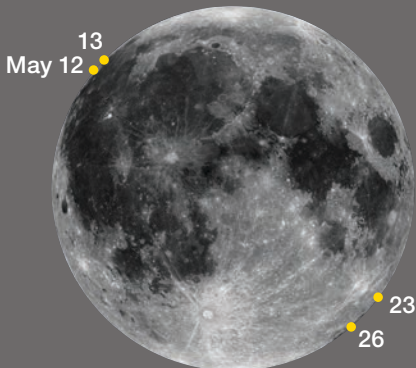

# The Moon • May 2018

Yellow dots indicate which part of the Moon's limb is tipped the most toward Earth by libration.

NASA / LRO

## MOON PHASES

SUN	MON	TUE	WED	THU	FRI	SAT
		1	2	3	4	5
6	7	8	9	10	11	12
13	14	15	16	17	18	19
20	21	22	23	24	25	26
27	28	29	30	31		

## DISTANCES

Apogee  
404,457 km

May 6, 01<sup>h</sup> UT  
Diameter 29' 32"

Perigee  
363,776 km

May 17, 21<sup>h</sup> UT  
Diameter 32' 51"

## FAVORABLE LIBRATIONS

- Lavoisier Crater May 12
- Bragg Crater May 13
- Abel Crater May 23
- Mare Australe May 26