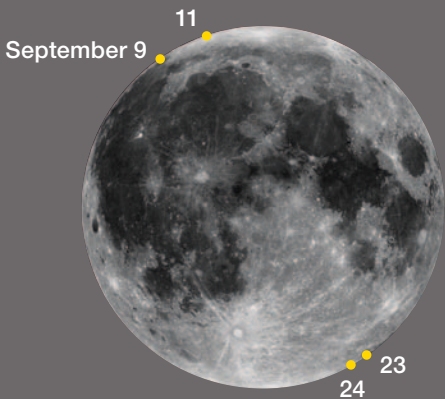

# The Moon • September 2017

Yellow dots indicate which part of the Moon's limb is tipped the most toward Earth by libration.

NASA / LRO

### FULL MOON

September 6  
07:03 UT

### DISTANCES

Perigee  
369,860 km

September 13, 16<sup>h</sup> UT  
Diameter 32' 19"

Apogee  
404,347 km

September 27, 07<sup>h</sup> UT  
Diameter 29' 33"

### FAVORABLE LIBRATIONS

Russell Crater

September 9

Pythagoras Crater

September 11

Mare Smythii

September 23

Humboldt Crater